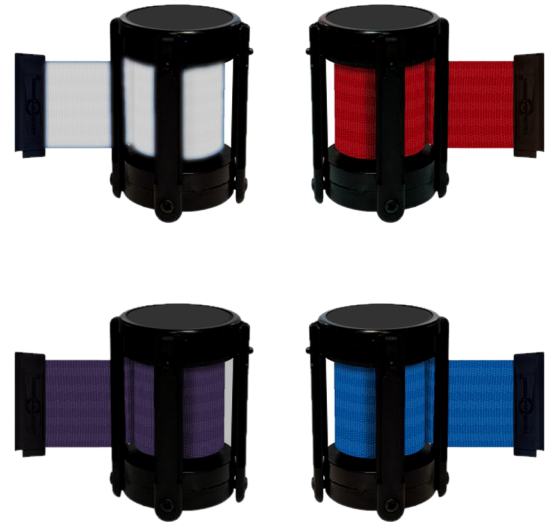

BARRIER CASSETTE

DESCRIPTION:

Replace your Barrier cassettes to refresh the look of your IMPEX 99 retractable barriers. With all the same safety features and innovations, replacement cassettes for posts are perfect for when you need a colour change, or to update messaging, or sometimes to replace damaged cassettes. Our Barrier cassettes is 2x thicker than competitor products, ensuring it remains a long-term solution in your business regardless of crowd size.

MODEL: TS878

MODEL	TS878
SIZE	2 MTR
MATERIAL	PLASTIC
COLOR	BLUE / RED / GREY / BLACK
WEBBING MATERIAL	HEAVY DUTY WOOVEN POLYESTER
COMPATIBILITY	ALL PATRON SFAETY RETRACTABLE BARRIERS
ORIGIN	CHINA
HS CODE	55061000